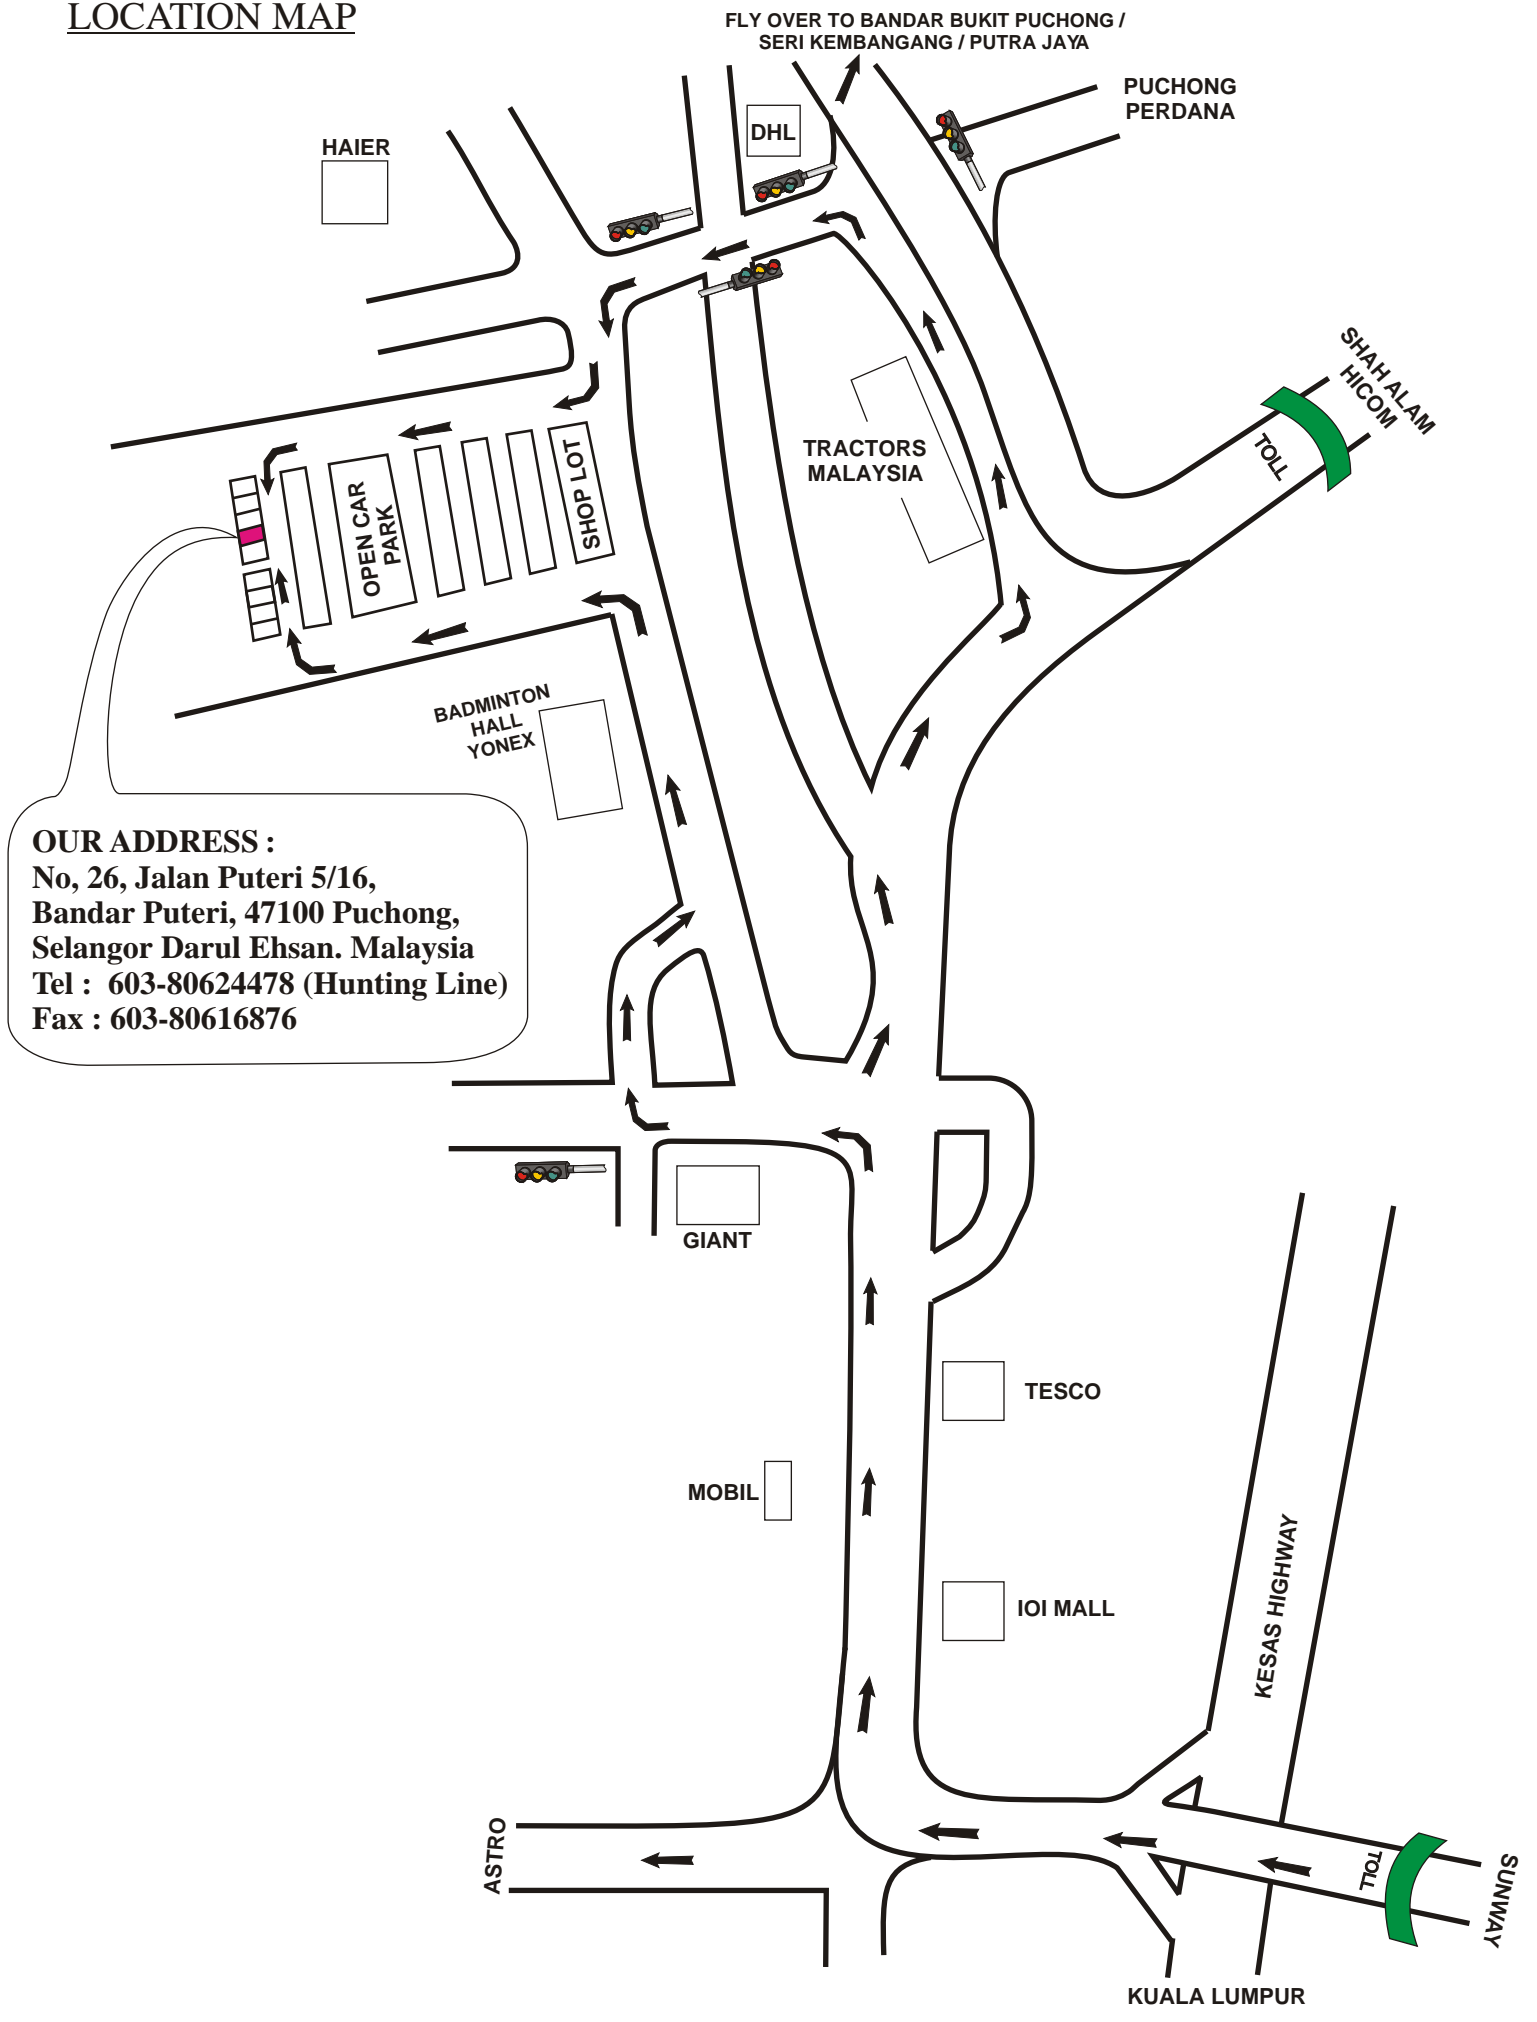

LOCATION MAP

FLY OVER TO BANDAR BUKIT PUCHONG /  
SERI KEMBANGANG / PUTRA JAYA

PUCHONG  
PERDANA

HAIER

DHL

TRACTORS  
MALAYSIA

SHAH ALAM  
HICOM

TOLL

SHOP LOT  
OPEN CAR  
PARK

BADMINTON  
HALL  
YONEX

**OUR ADDRESS :**  
No, 26, Jalan Puteri 5/16,  
Bandar Puteri, 47100 Puchong,  
Selangor Darul Ehsan, Malaysia  
Tel : 603-80624478 (Hunting Line)  
Fax : 603-80616876

GIANT

TESCO

MOBIL

IOI MALL

KESAS HIGHWAY

ASTRO

TJOI

SUNWAY

KUALA LUMPUR